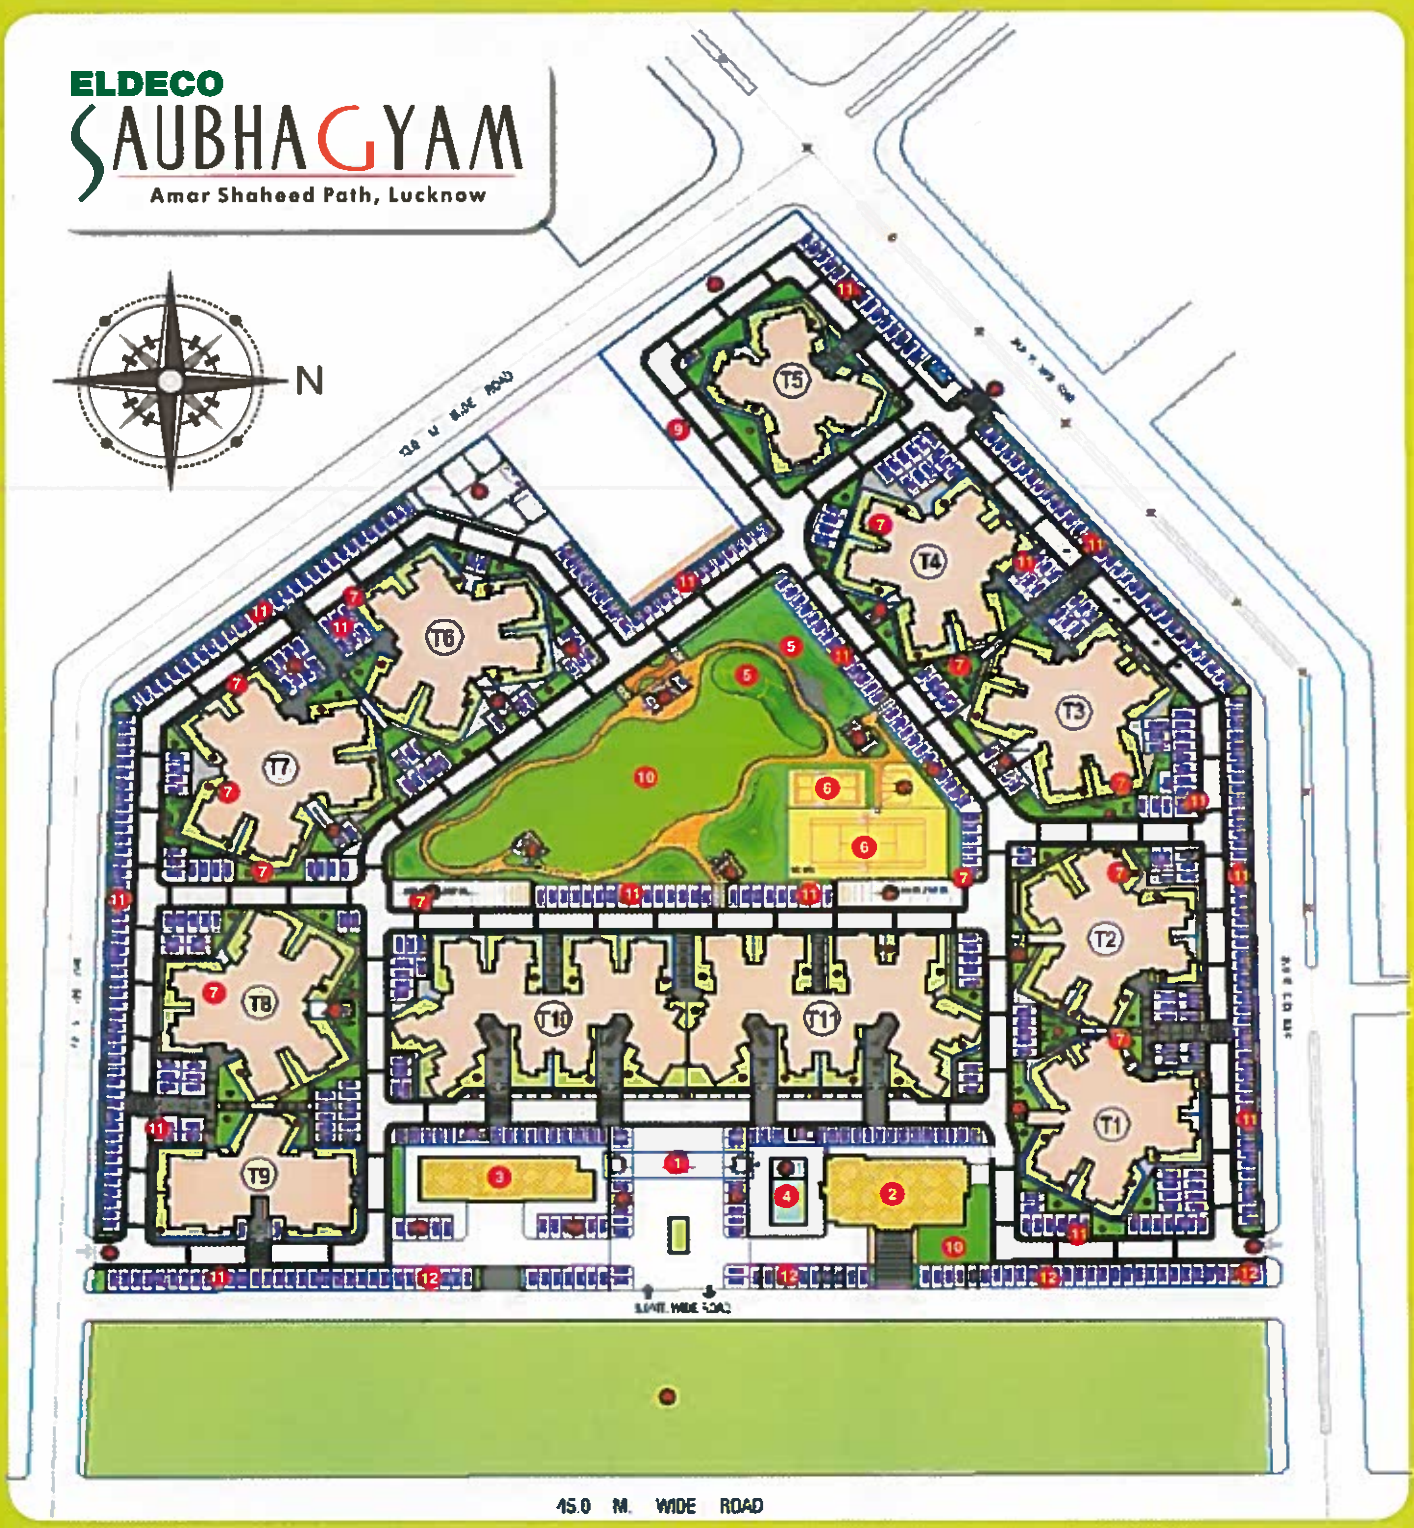

Reward your family with the good life

An Artist's Impression

ELDECO
SAUBHAGYAM
 Amar Shaheed Path, Lucknow

LOCATION MAP

Eldeco Saubhagyam is located on Amar Shaheed Path and is well connected to Raibareilly road with key localities of Lucknow like Hazratganj, SGPGI, Shopping Malls, Railway Station, Hospitals, schools and Amausi Airport in close vicinity.

Map not to scale

Now live a lifestyle that is surprisingly affordable. Eldeco presents Eldeco Saubhagyam, an 11 acres residential housing complex with 2/3/4 bedroom apartments. Each apartment is open from at least 2 sides providing refreshing green views, fresh air and ample natural light. Each building block has independent green area apart from central lawn inside the complex. The complex is encircled by 45 to 18 meters wide road making the residential complex open from all sides.

FEATURES

- Power back-up
- Ample parking space
- 24 hour water supply
- Children's Play Area with slides and swings
- Landscaped green belt with a large play area
- Shopping Centre for everyday shopping needs
- Lawn tennis, Badminton courts and a Half Court Basketball
- Lifestyle club with Swimming pool, Gym and Wellness centre, Kid's room, Banquet halls and Guest rooms

Master Plan

LEGEND

- | | |
|----------------------------|---------------------------------|
| 1 MAIN ENTRY | 7 GREEN PARK |
| 2 CLUB | 8 OPEN AIR THEATER/AMPHITHEATER |
| 3 COMMERCIAL | 9 UTILITY |
| 4 SWIMMING POOL | 10 LANDSCAPED GREENS |
| 5 CHILDREN PARK | 11 PARKING |
| 6 TENNIS/BASKET BALL COURT | 12 VISITOR'S PARKING |